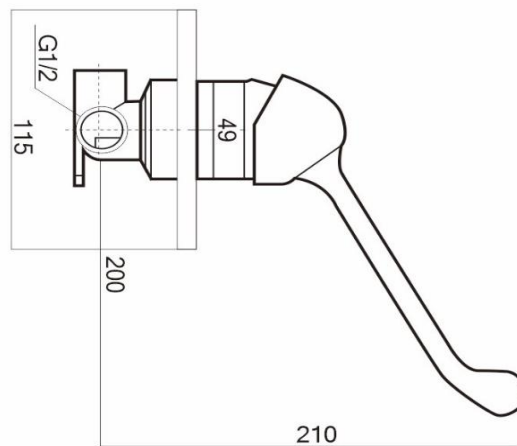

MOBI CARE SHOWER MIXER

Chrome
WT 509D

SPECIFICATIONS

CLEANING & MAINTENANCE:

Tapware should be cleaned with mild detergent and water
All Products must be cleaned with a soft cloth with soapy water, avoid waxes, solvents, abrasives, acids and other chemical based cleaners
Warranty will be void if damages are caused by unsuitable cleaning products